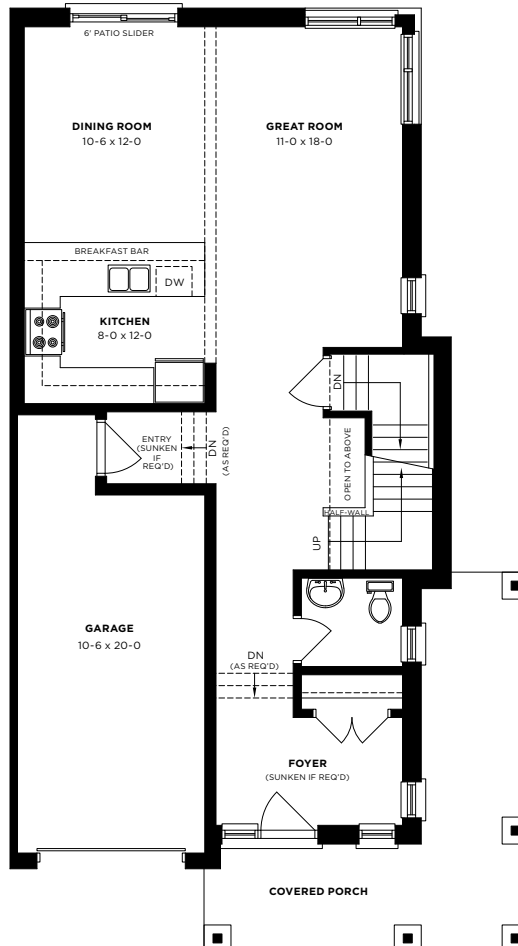

CORNER UNIT

ENCORE

1863

SQUARE FEET

Enhanced Rear (Select Lots Only)

Enhanced Rear (Select Lots Only)

Enhanced Rear (Select Lots Only)

Basement Floor Plan

Main Floor Plan

Second Floor Plan