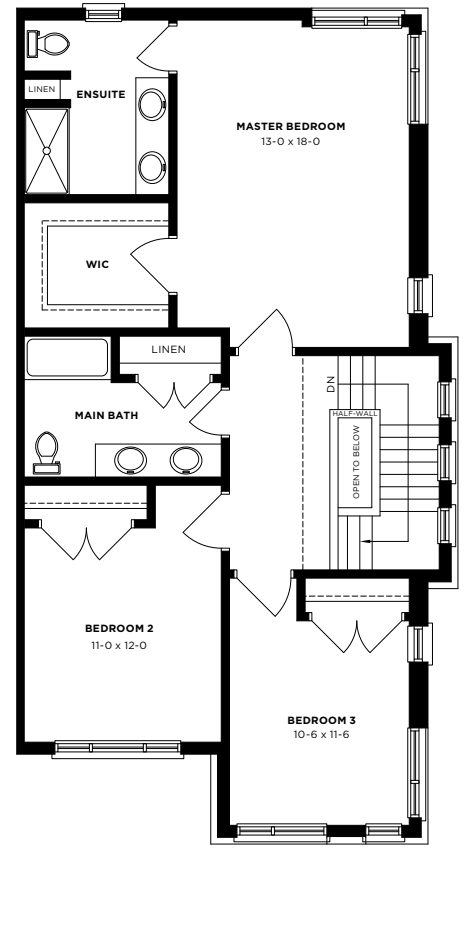

CORNER UNIT

ENCORE

1863

SQUARE FEET

Enhanced Rear (Select Lots Only)

Enhanced Rear (Select Lots Only)

Enhanced Rear (Select Lots Only)

Basement Floor Plan

Main Floor Plan

Second Floor Plan