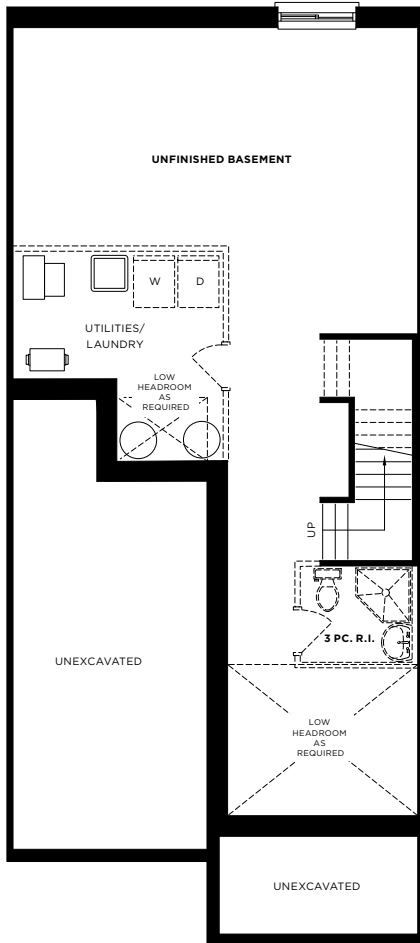

INTERIOR UNIT

# CADENCE

1771

SQUARE FEET

Enhanced Rear ( Select Lots Only )

Basement Floor Plan

Enhanced Rear ( Select Lots Only )

Main Floor Plan

Enhanced Rear ( Select Lots Only )

Second Floor Plan

Plans and specifications are subject to change without notice. Actual usable floor space may vary from stated floor area. Illustrations are artists concept only and may show optional features not included in base price. See sales representative for further information. E. & O. E.