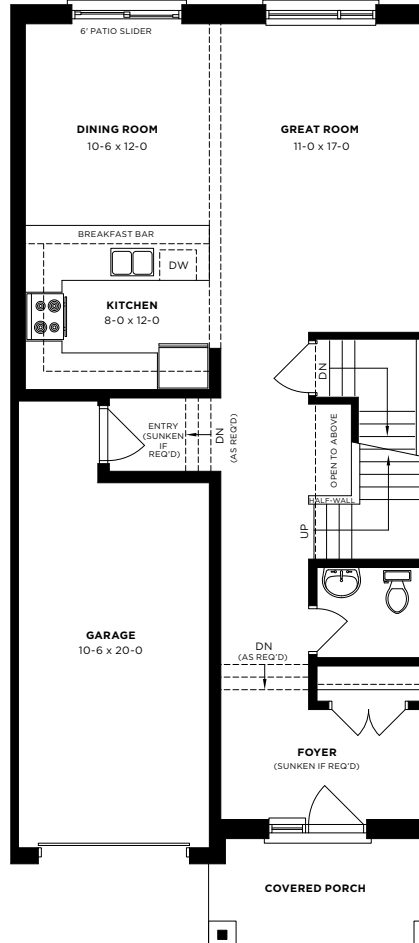

INTERIOR UNIT

# CADENCE

1771

SQUARE FEET

Enhanced Rear ( Select Lots Only )

Basement Floor Plan

Enhanced Rear ( Select Lots Only )

Main Floor Plan

Enhanced Rear ( Select Lots Only )

Second Floor Plan

Plans and specifications are subject to change without notice. Actual usable floor space may vary from stated floor area. Illustrations are artists concept only and may show optional features not included in base price. See sales representative for further information. E. & O. E.