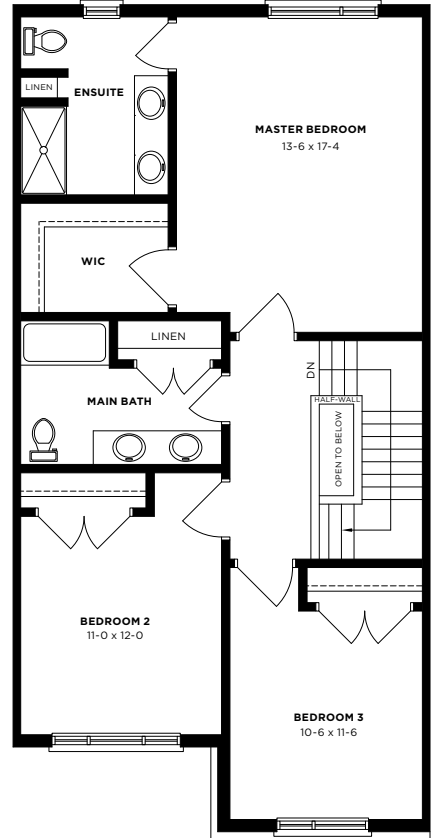

INTERIOR UNIT

# CADENCE

1771

SQUARE FEET

Enhanced Rear ( Select Lots Only )

Basement Floor Plan

Enhanced Rear ( Select Lots Only )

Main Floor Plan

Enhanced Rear ( Select Lots Only )

Second Floor Plan

Plans and specifications are subject to change without notice. Actual usable floor space may vary from stated floor area. Illustrations are artists concept only and may show optional features not included in base price. See sales representative for further information. E. & O. E.